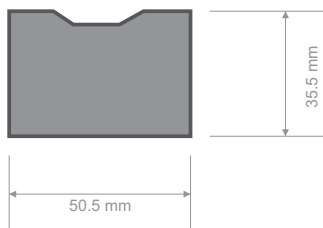

description

The OrigenAE IR221 uses the new Philips developed Microsoft IR module for total Windows Vista Media Center functionality. This IR Module integrates seamlessly into the Microsoft Vista operating systems and connects via an internal USB cable. This module also supports the IR Blasting feature and includes the external IR transmitters.