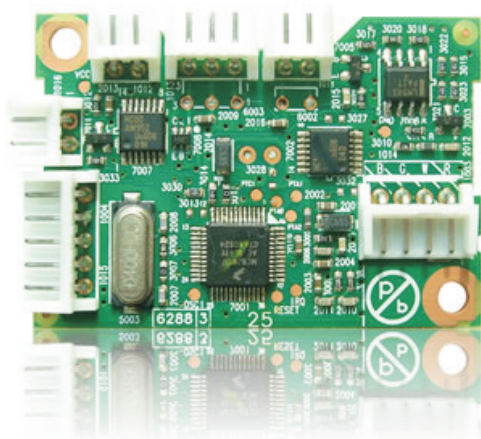

# IR221

## description

The OrigenAE IR221 uses the new Philips developed Microsoft IR module for total Windows Vista Media Center functionality. This IR Module integrates seamlessly into the Microsoft Vista operating systems and connects via an internal USB cable. This module also supports the IR Blasting feature and includes the external IR transmitters.

## features

- IR transceiver fully dedicated for Microsoft Windows Vista
- fits S21T, S16T, S16V, S14V, S10V
- Incorporates Microsoft recommended RC6 IR protocol
- Resume from standby (S3,S4,S5 supported)
- Expandable for more devices via additional IR emitters

# specification

dimensions	- 50.5mm X 35.5mm X 8mm
software support	- Vista (Media Center)
power requirements	- 5V (USB Powered)
power connectors	- none
display type	- none
interface type	- USB header
software supplied	- none (Vista built in)
ir range	- 10m (max)
remote supplied	- Philips RC197 remote (Kit only)