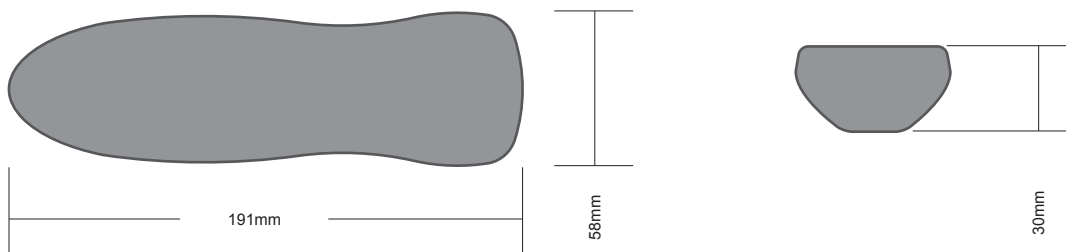

RC153

description

The OrigenAE RC153 uses Philips developed Microsoft IR remote control for total windows MCE (Media Center Edition) functionality.

It is allowed to turn On/Off your computer with remote control from the distance and possible to access MCE mode simply. With it's back light keys and sophisticated design, you can enjoy your home theater environment.

features

- Specially designed for Windows MCE
- Refreshing and sophisticated design
- 22 yellow back-lighted keys
- Incorporates Microsoft-recommended RC6 IR protocol
- Up to 46 keys

specification

dimensions	- 191mm x 58mm x 30mm
software support	- Media Center
power requirements	- 2 x AA
transmission medium	- IR
carrier frequency	- 36Khz
transmission range	- ~9 Meters
hardware support	- OrigenAE IR100

key layout