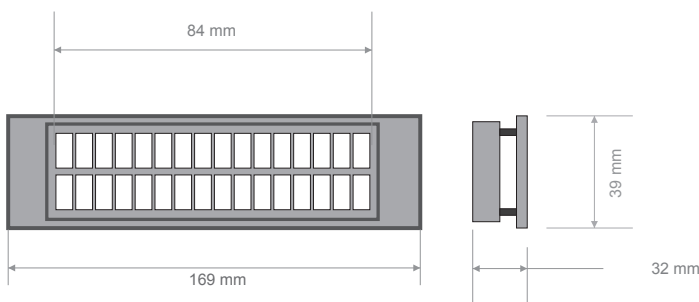

description

The OrigenAE VF310 can support a wide range of media programs on PC, and can automatically support these. VF310 is same physical size as VF210 and compatible with full MCE and iMedian HD included.

Display shows a very wide range of information is realtime such as :

- Media Center Feedback
- PC systems information
- Headline news
- Weather information
- Global City information
- A graphic equalizer
- Remote message
- Email checking

By utilizing iMedian software a large number of multimedia files and devices in PC can be controlled by remote control.

As it is powered from the ATX power cable and connected via USB, another key feature is the ability to switch your HTPC On/Off/Sleep mode by remote, and additionally to set up alarm for On/Off your PC.