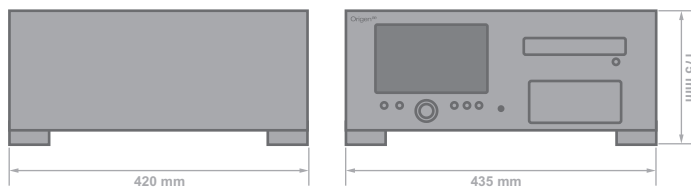

X15e V2

description

The Origen AE X15 home theatre pc chassis sets new standards in HTPC aesthetics and functionality.

Exquisite contemporary design coupled with an all aluminium construction, and the introduction for the first time in a HTPC chassis of an integrated 7" TFT touch screen Origen AE brings you, what has already become, a design classic and one of the most sort after pc chassis in the marketplace today.

features

- 7" TFT touch screen display
- 8mm aluminium front face plate
- 2 x 80mm exhaust fan
- 1 x 80mm intake fan
- front usb, audio and firewire ports
- matched cd/dvd drive bezel
- blue illuminated power button
- vibration isolation grommets
- mce compatible ir module
- support for 4 hard drives

origenae.com

specification

external dimensions (WxHxD)	- 435 x 170 x 420mm (*inc feet)
construction materials	- all aluminium chassis
mainboard support	- atx, micro atx
psu support	- atx psu
pci / agp card support	- full size
drive bays	- 4 X 3.5" internal drive bays - 1 X 3.5" external drive bay - 1 X 5.25" external drive bay
fan support	- 2 X 80mm rear exhaust fans - 1 X 80mm intake fan
expansion slots	- 7
front I/O ports	- 2 X usb ports - 1 X firewire (1394) port - 1 X headphone - 1 X microphone
ir solution	- ir trans
net weight	- ~5.94kg
available colours	- black, silver
tft specification	- 7" screen size - 15:9 ratio - 1024 x 768 max resolution - 1 x svga input - 12v dc input - 9w power consumption